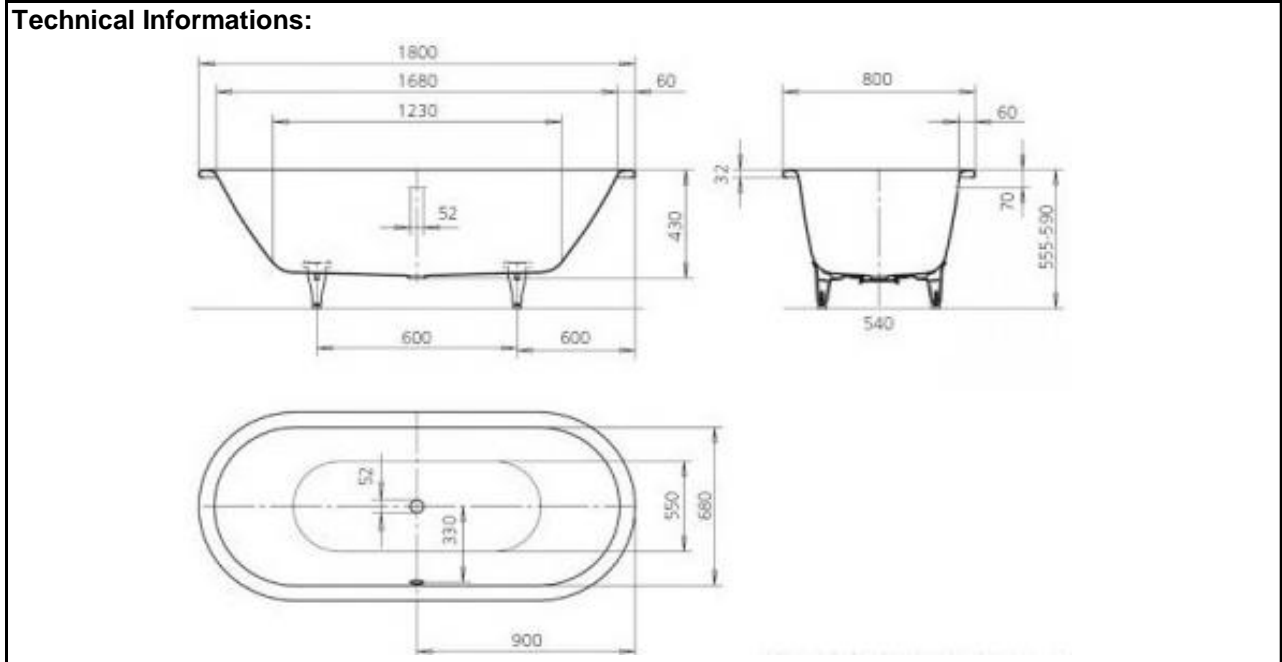

SPECIFICATION SHEET

BRAND:	KALDEWEI	Product Photo: 
ORIGIN:	Germany	
SERIES:	CLASSIC DUO OVAL	
PRODUCT DESCRIPTION:	111 Classic Duo Oval One-seater Inlay bath with waste at center 3.5mm steel enamel with anti-slip water volume: 158 L	
MODEL No.	2912 3000 0001	
FINISH/COLOUR:	Alpine White	
DIMENSIONS:	1800 x 800 x 430mm	
OPTIONAL MATCHING PARTS:	5032 feet 4002 waste & overflow	